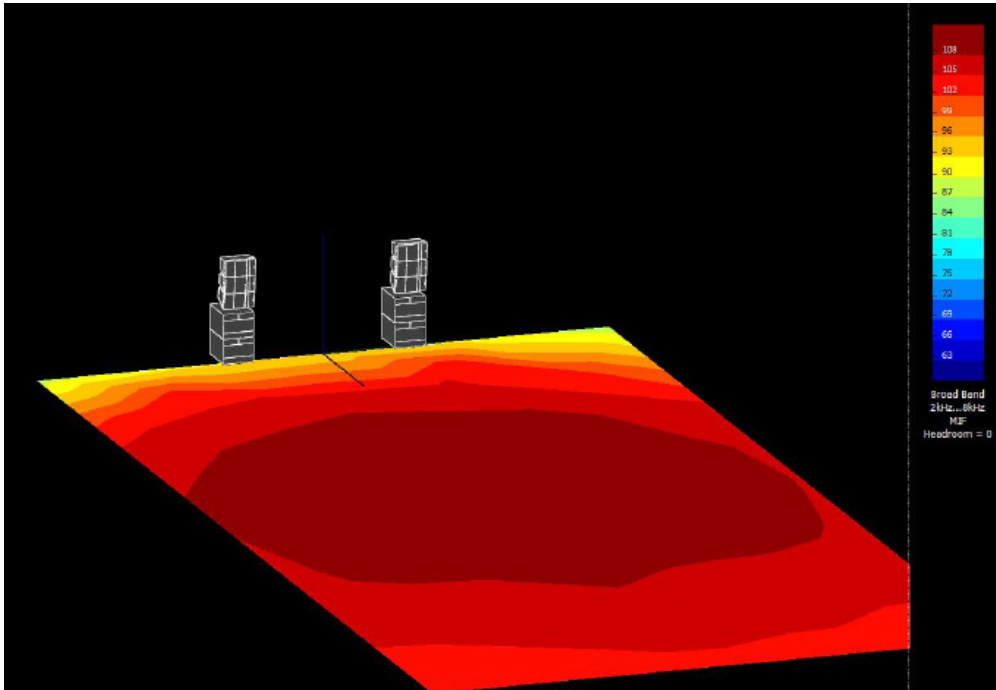

Package 1

From £1056.12 per month

Room size is 10m wide x 20m deep.

Contents

Systems

x6
GEO M1012

x4
MSUB15

x1
NXAMP4x2MK2