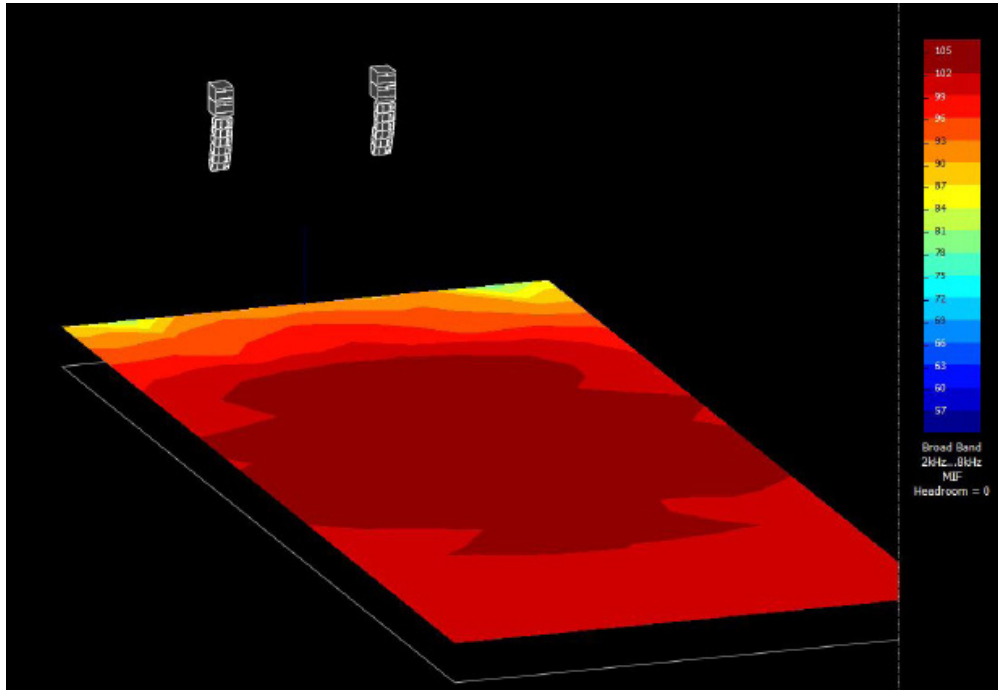

Accessories

x2
VNT-BUMPM10

x2
MST-2CASEMSUB15

x1
GMT-6CASEM10

Including all cases and brackets required to groundstack or fly this system.

Package 2

From £2112.24 per month

Room size is 15m wide x 35m deep.